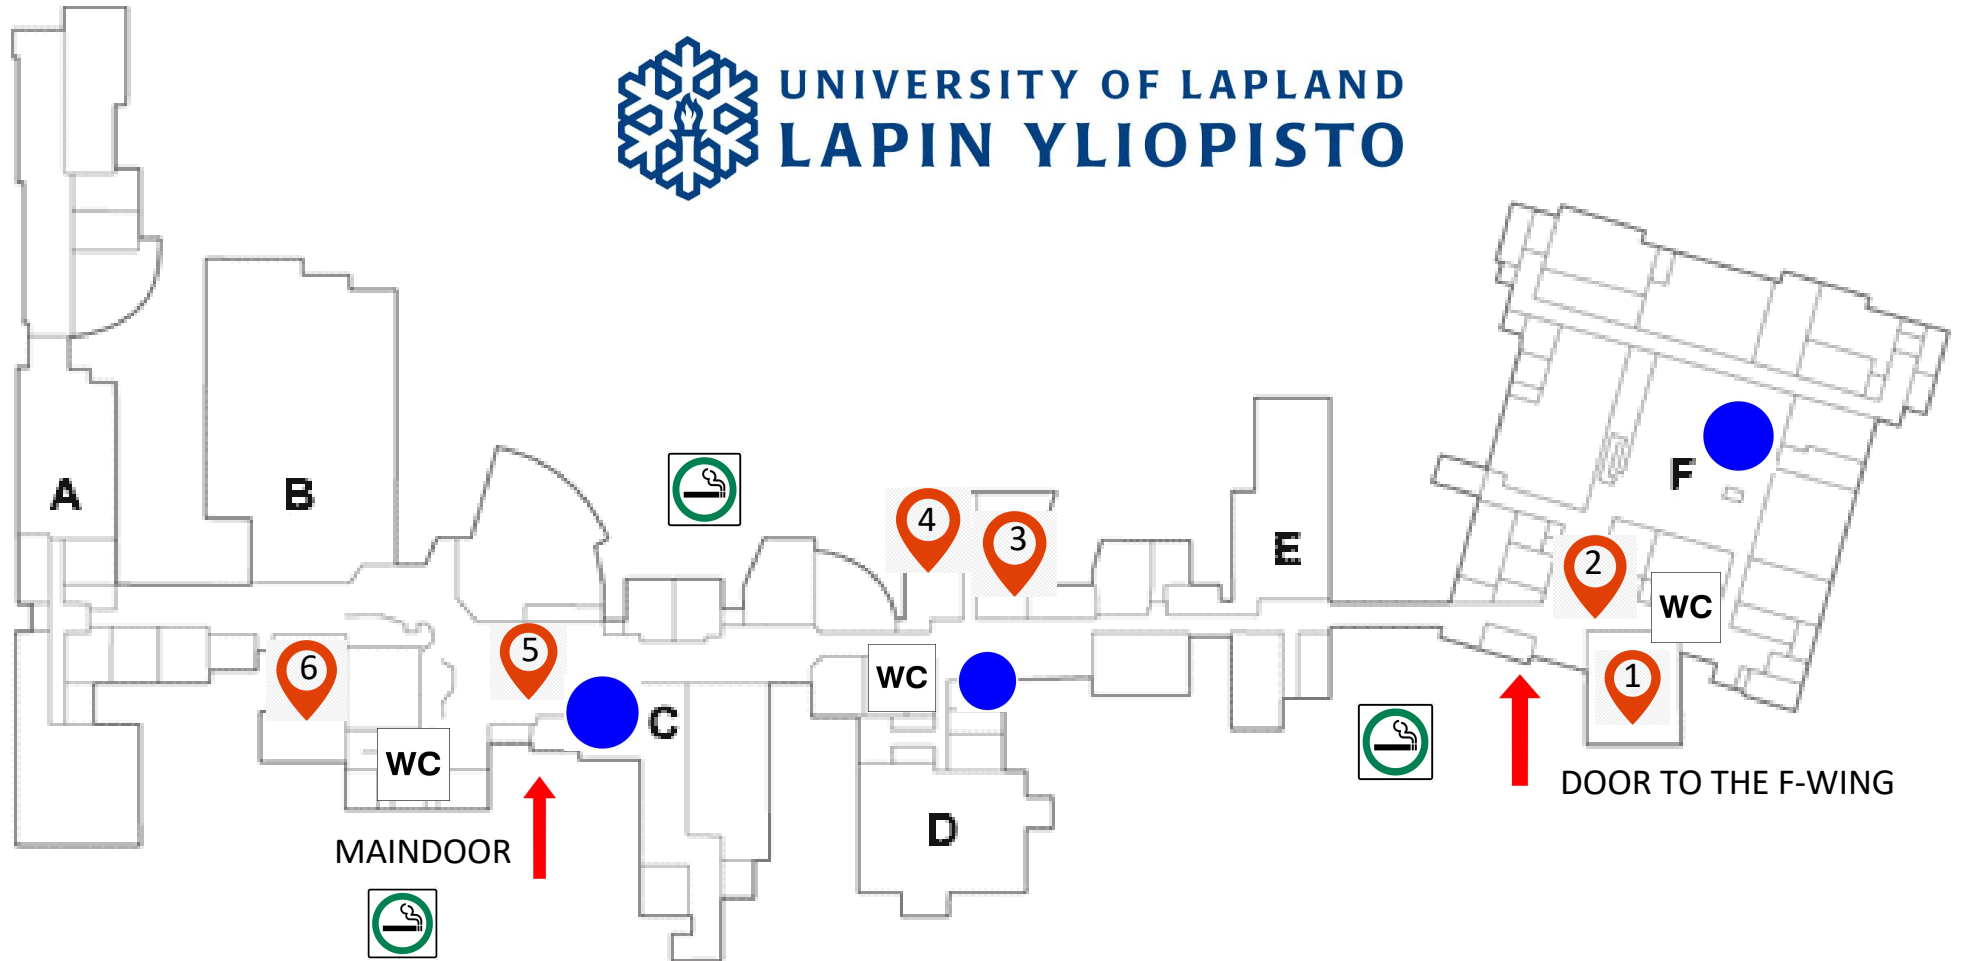

UNIVERSITY OF LAPLAND LAPIN YLIOPISTO

1. Esko & Asko Hall
2. Registration desk/coffee
3. Classroom 103 (1st floor)
4. Lobby/coffee on Wednesday afternoon (2nd floor)
Classrooms 112, 113, 114 and 117 (2nd floor)
5. Main lobby
6. LS03

= lunch restaurants

= designated smoking area